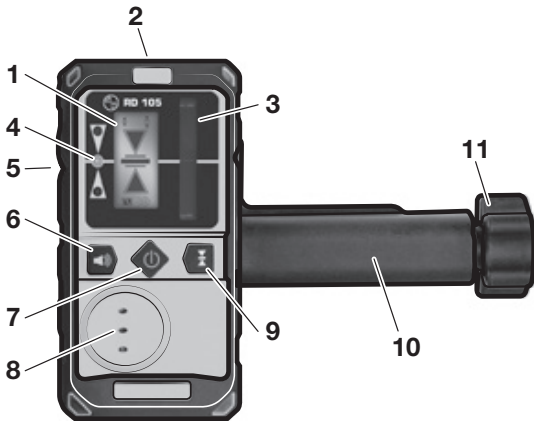

IMPORTANTE:
Leer antes de usar

Set Your Sights On Precision and Accuracy with Dave White's SitePro

Thank you for your purchase of our product. The purpose of this user's guide is to acquaint you with your instrument, its components, safety, proper care, and handling.

We would appreciate your feedback on this product or any other product comments or suggestions. Please send to **info@dwsitepro.com**

RD 105 DETECTOR

The detector aids in locating and targeting a visible or invisible beam emitted by a rotary laser instrument; perfect for use in outdoor conditions, where sunlight and distance may make locating the beam more difficult.

The laser detector includes a rod clamp which allows to mount the detector onto square, round or oval sighting rods.

The numbering of the product features shown refers to the illustration of the tool above.

- | | |
|---------------------------------------------|-------------------------------------------------------|
| 1. LCD Display | 5. Center mark |
| 2. Magnetic mounts | 6. Audio signal button |
| 3. Reception area for the laser beam | 7. On/Off switch |
| 4. On Center LED | 8. Speaker |
| | 9. Button for adjustment of measuring accuracy |
| | 10. Mounting Bracket |
| | 11. Locking screw for leveling rod |