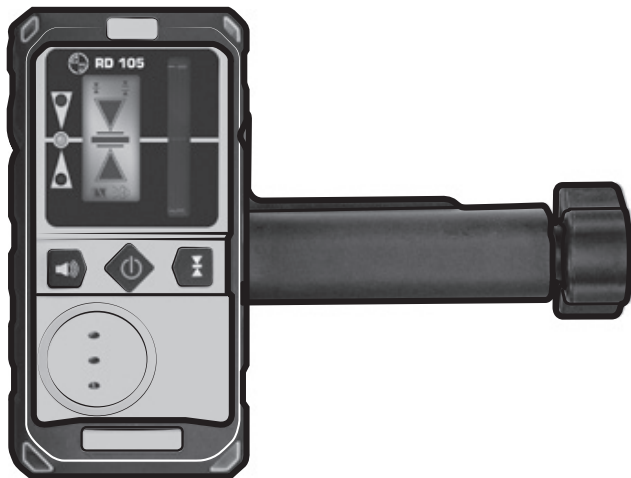

OPERATING MANUAL

CONSIGNES DE FONCTIONNEMENT
INSTRUCCIONES DE FUNCIONAMIENTO

RD 105

LASER DETECTOR

Dave Whites

SiteProTM

IMPORTANT:
Read Before Using

IMPORTANT:
Lire avant usage

IMPORTANTE:
Leer antes de usar

Set Your Sights On Precision and Accuracy with Dave White's SitePro

Thank you for your purchase of our product. The purpose of this user's guide is to acquaint you with your instrument, its components, safety, proper care, and handling.

We would appreciate your feedback on this product or any other product comments or suggestions. Please send to **info@dwsitepro.com**

RD 105 DETECTOR

The detector aids in locating and targeting a visible or invisible beam emitted by a rotary laser instrument; perfect for use in outdoor conditions, where sunlight and distance may make locating the beam more difficult.

The laser detector includes a rod clamp which allows to mount the detector onto square, round or oval sighting rods.

The numbering of the product features shown refers to the illustration of the tool above.